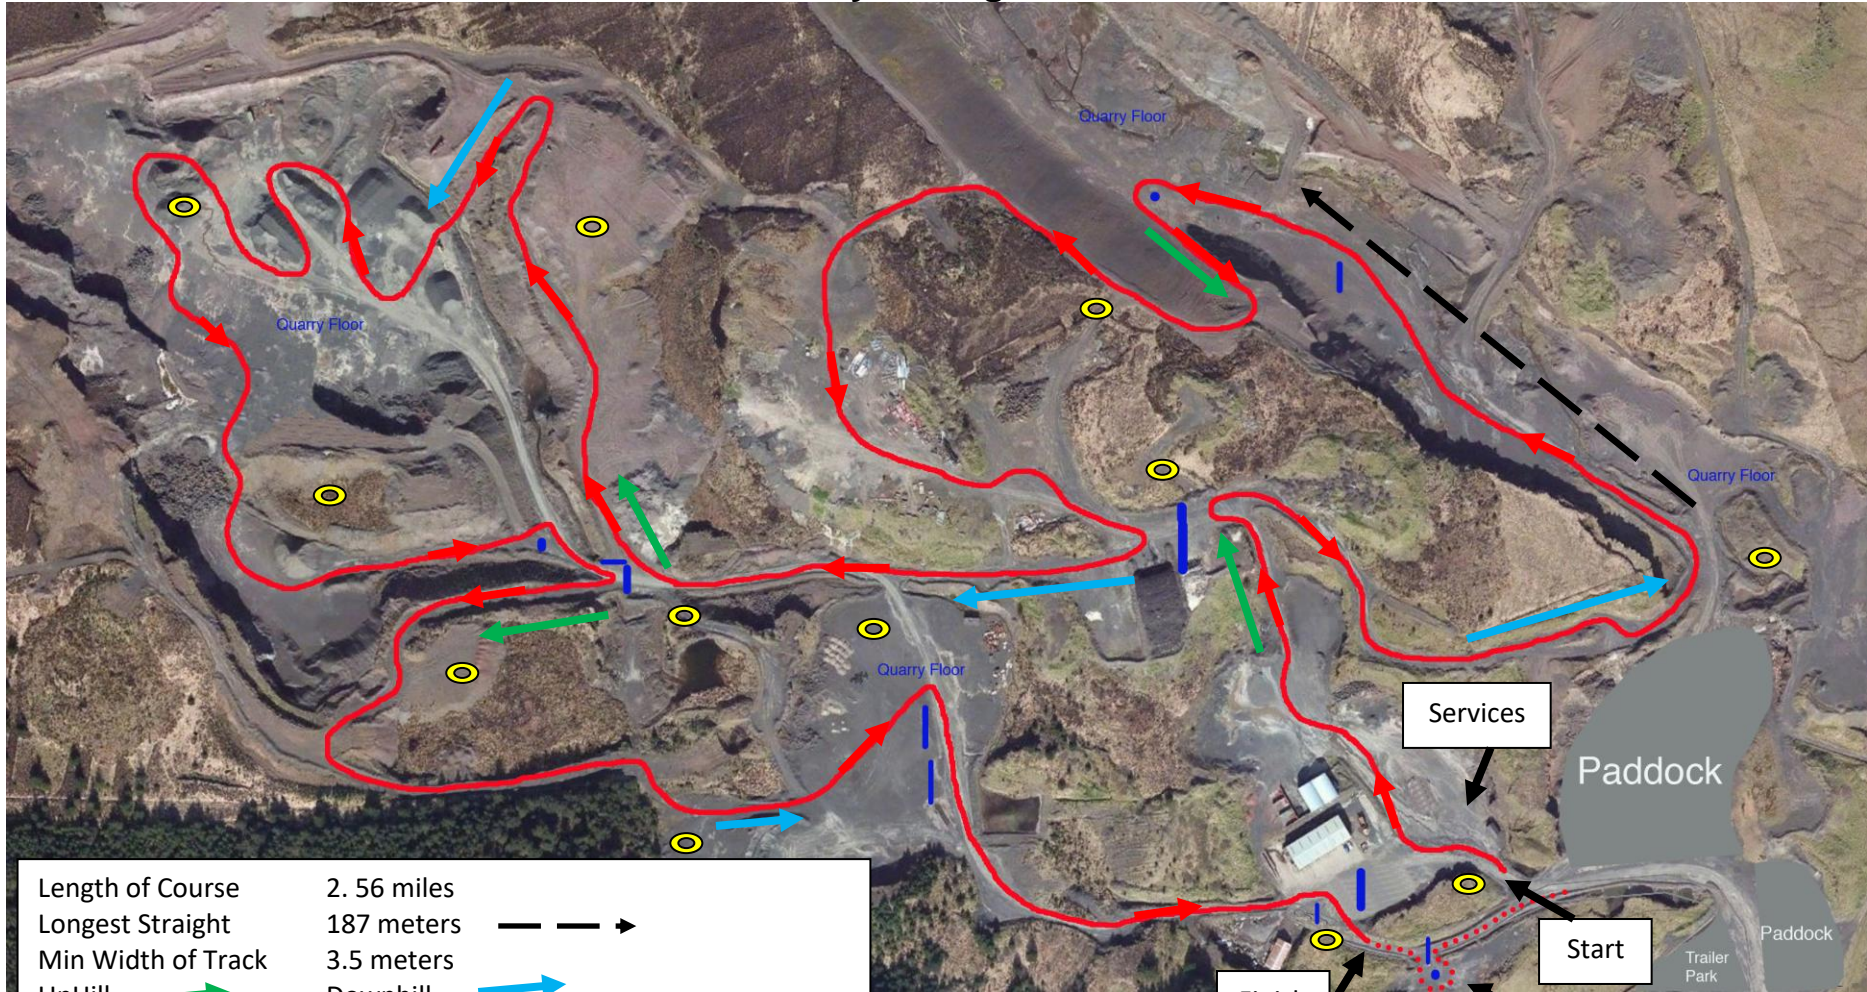

# Omagh Motor Club Ltd. Arc Quarries Ltd. CAM TROPHY Rally Time Trial Saturday 15 August 2020

Length of Course	2.56 miles
Longest Straight	187 meters
Min Width of Track	3.5 meters
UpHill	Downhill
Course Route and Direction	
Clay Banks	Protective Barrier
Post & Tape fence at exposed ends of paddock near course	
Radio Flag Marshal / Fire post	
Course will be arrowed and clay banks, post and tape defining route	
Propose to start cars at 30 second intervals	

Services

Paddock

Trailer Park

Start

Chicane

Finish